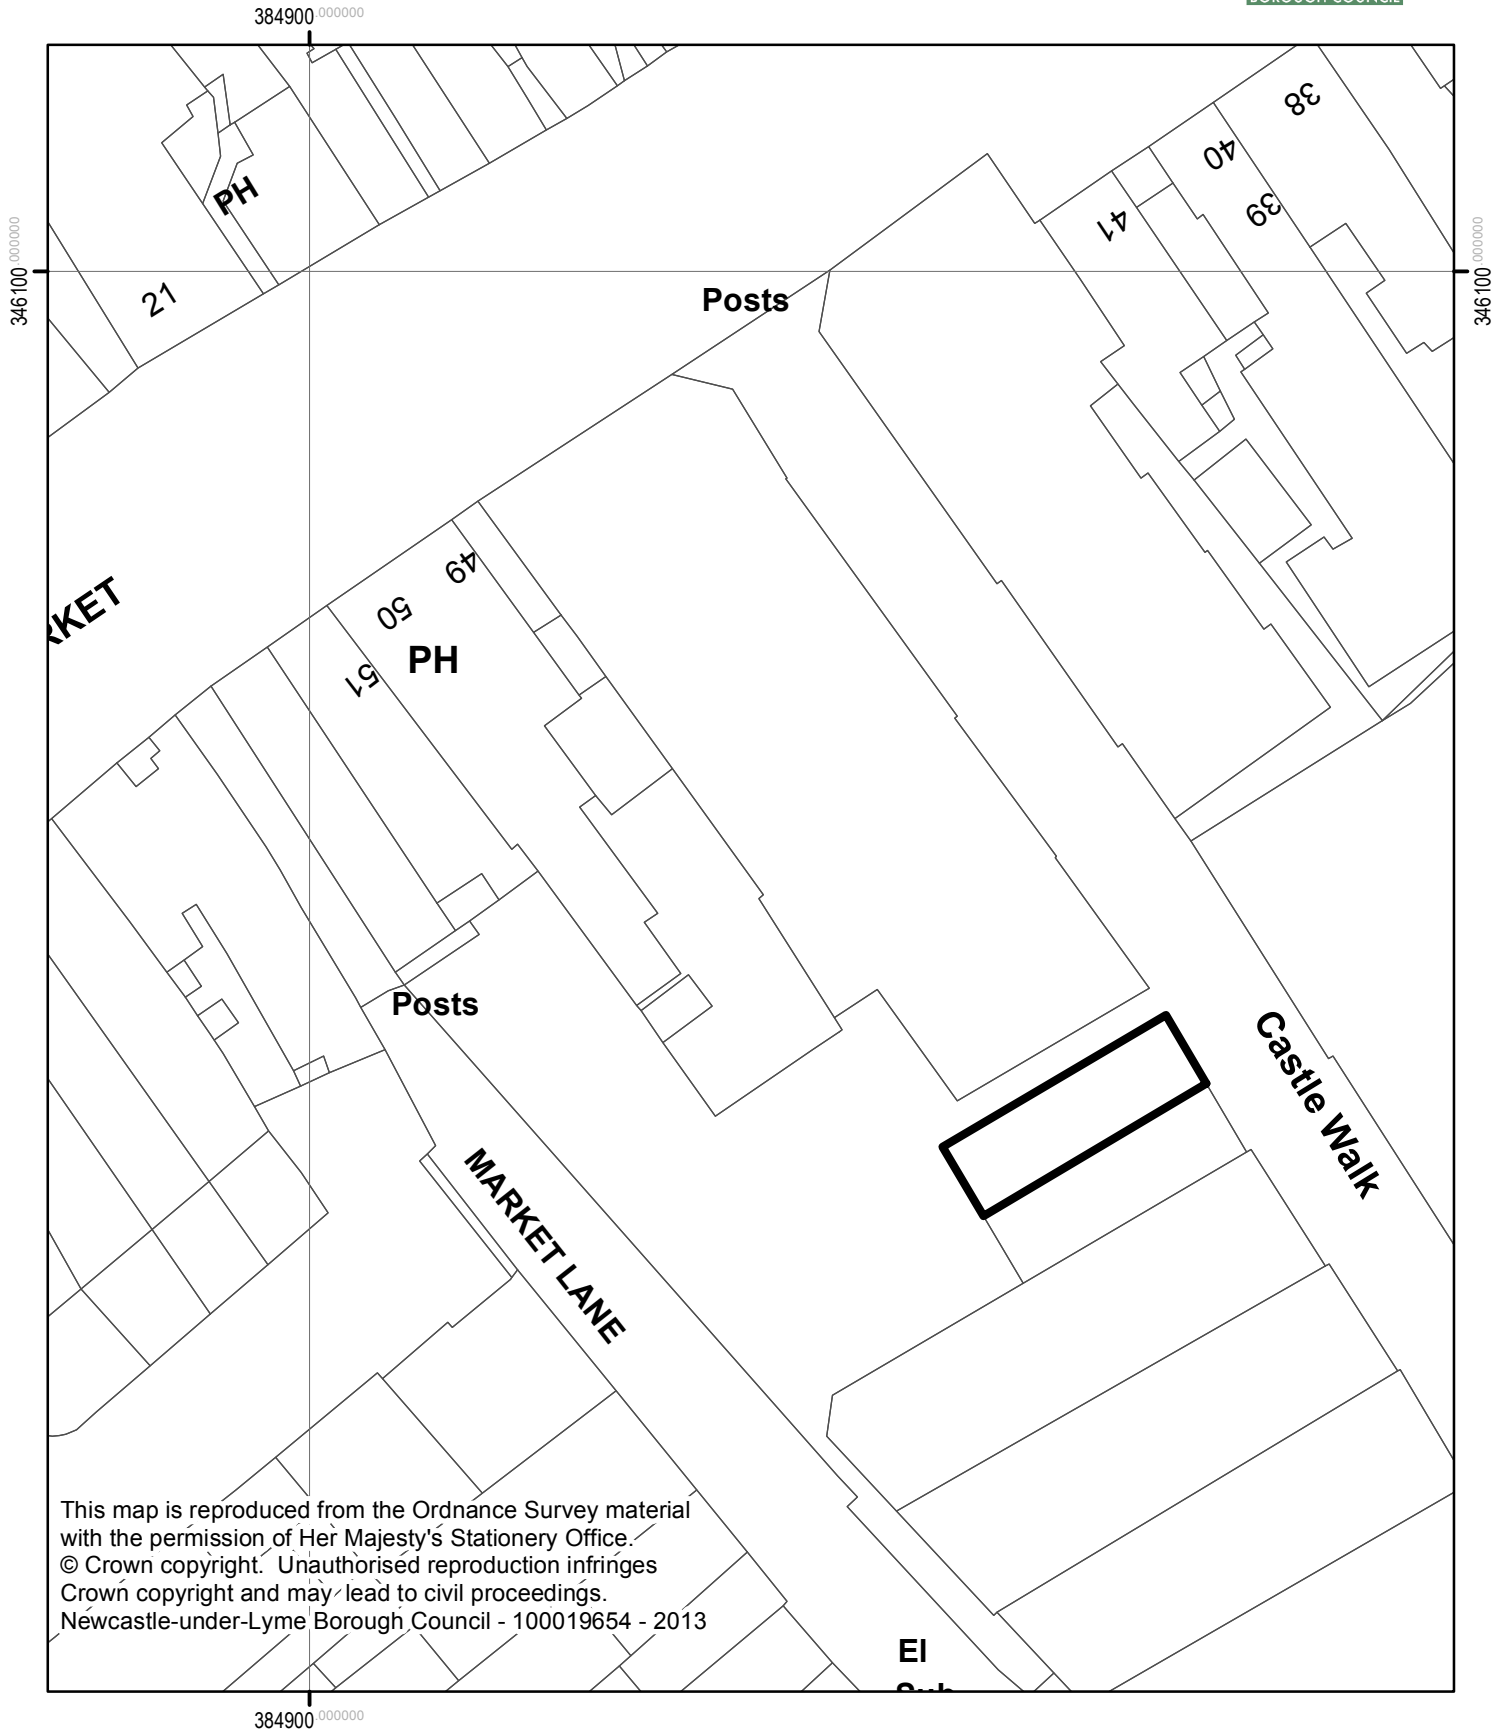

19/00218/ADV  
Former Toni and Guy, Castle Walk,  
Newcastle

This map is reproduced from the Ordnance Survey material with the permission of Her Majesty's Stationery Office.  
© Crown copyright. Unauthorised reproduction infringes Crown copyright and may lead to civil proceedings.  
Newcastle-under-Lyme Borough Council - 100019654 - 2013